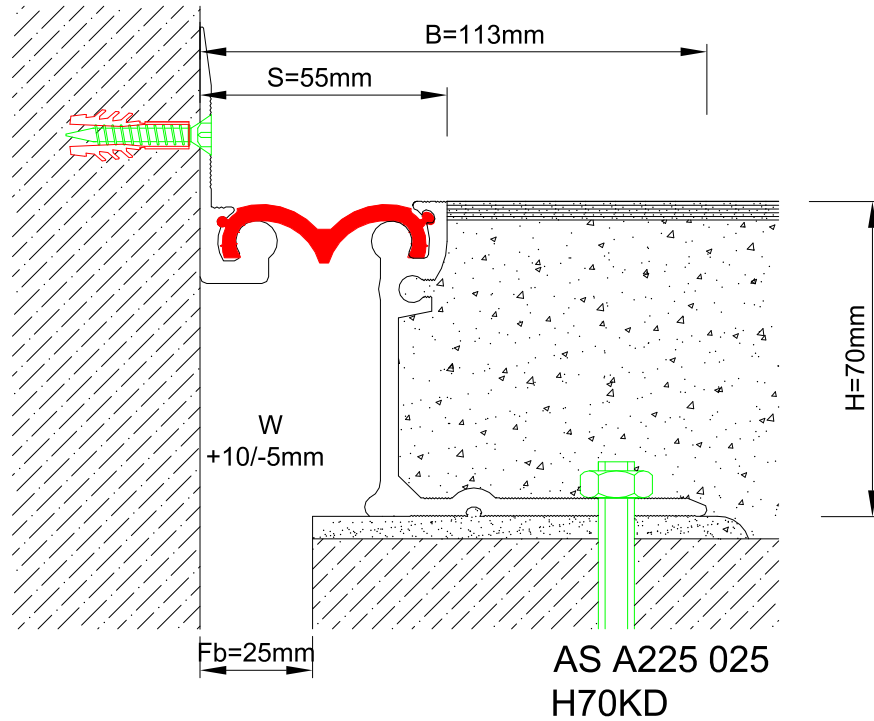

AS A225 profile is particularly designed for areas with heavy vehicle traffic. Pure metal structure characterizes AS A225 as a hardwearing & maintenance free profile. Hinged profile system and freely moving center pieces let the profile to meet displacements in 3 directions. Striated profile surface prevents slipping while the EPDM cords placed between the profiles eliminate metal stroking noise and minimize liquid leakage risk. Quite wide designed punched base frame lets the profile to be installed in an easy, quick and secured way. As pure metal profiles can not function in very narrow gaps, AS A225 – 030 profile with elastomeric gasket is designed and can be applied to gaps up to 25 mm. For surface mounted applications, AS U235 model is recommended. Profiles are delivered factory-assembled.

\* Visuals are representative and the profile configuration may differ depending on the characteristics requested.

LOCATION	MODEL	GAP (Fb) mm	HEIGHT (H) MM	OVERALL WIDTH (B) mm	VISIBLE WIDTH (S) mm	MOVEMENT (W) mm	LOAD CAPACITY	STANDARD LENGTH (mt)
Floor to Floor	AS A225-025	25	30 / 38 / 50 / 70	170	55	+10 / -5	25 kN  120 kN	3
	AS A225-035	35	30 / 38 / 50 / 70	183	68	± 5	25 kN  300 kN	3
	AS A225-050	50	30 / 38 / 50 / 70	195	80	± 8	70 kN  300 kN	3
	AS A225-070	70	30 / 38 / 50 / 70	215	100	± 10	70 kN  300 kN	3
	AS A225-100	100	30 / 38 / 50 / 70	245	130	± 14	70 kN  300 kN	3
	AS A225-150	150	65	340	206	± 25	65 kN  300 kN	3

Note: Please ask for different sizes

Profil No Profile Number	AS A225 025	AS A225 025K
Fb (mm)	25	25
H (mm) yaklaşık approx.	70	70
W± (mm) yaklaşık approx.	+10/-5	+10/-5
Renk Color	Alüminyum: Natürel, Fitiller: Siyah Aluminium: Natural, Inserts: Black	
Malzeme Material	Alüminyum, EPDM Kauçuk(siyah) Aluminum, EPDM Rubber(black)	
Standart Uzunluk Standard Length	3	
Yükleme Kapasitesi Load-Bearing Capacity	25kN 	120kN 