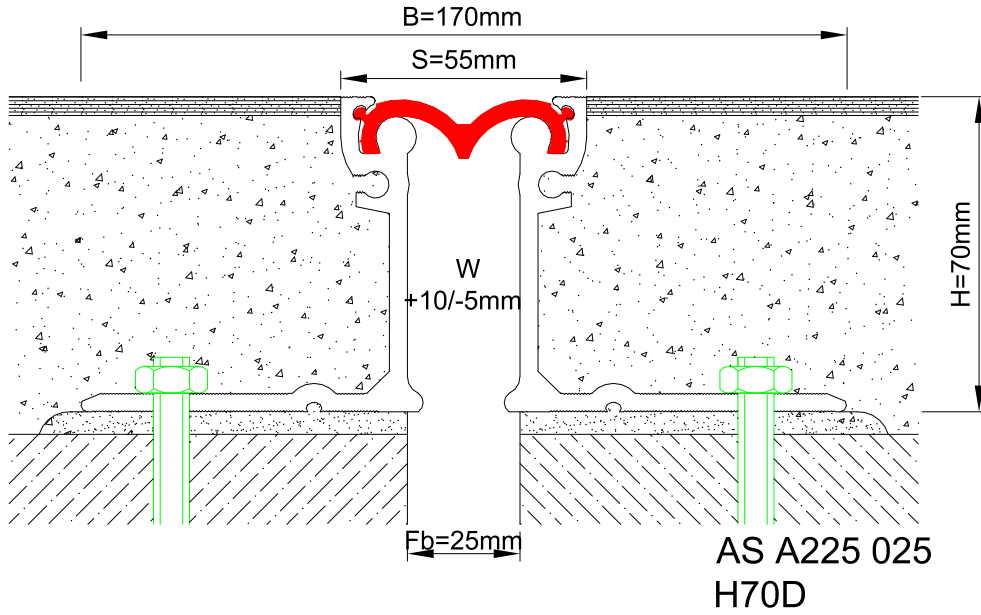

AS A225 profile is particularly designed for areas with heavy vehicle traffic. Pure metal structure characterizes AS A225 as a hardwearing & maintenance free profile. Hinged profile system and freely moving center pieces let the profile to meet displacements in 3 directions. Striated profile surface prevents slipping while the EPDM cords placed between the profiles eliminate metal stroking noise and minimize liquid leakage risk. Quite wide designed punched base frame lets the profile to be installed in an easy, quick and secured way. As pure metal profiles can not function in very narrow gaps, AS A225 – 030 profile with elastomeric gasket is designed and can be applied to gaps up to 25 mm. For surface mounted applications, AS U235 model is recommended. Profiles are delivered factory-assembled.

\* Visuals are representative and the profile configuration may differ depending on the characteristics requested.

LOCATION	MODEL	GAP (Fb) mm	HEIGHT (H) MM	OVERALL WIDTH (B) mm	VISIBLE WIDTH (S) mm	MOVEMENT (W) mm	LOAD CAPACITY	STANDARD LENGTH (mt)
Floor to Floor	AS A225-025	25	30 / 38 / 50 / 70	170	55	+10 / -5	25 kN  120 kN	3
	AS A225-035	35	30 / 38 / 50 / 70	183	68	± 5	25 kN  300 kN	3
	AS A225-050	50	30 / 38 / 50 / 70	195	80	± 8	70 kN  300 kN	3
	AS A225-070	70	30 / 38 / 50 / 70	215	100	± 10	70 kN  300 kN	3
	AS A225-100	100	30 / 38 / 50 / 70	245	130	± 14	70 kN  300 kN	3
	AS A225-150	150	65	340	206	± 25	65 kN  300 kN	3

Note: Please ask for different sizes

Profil No Profile Number	AS A225 025	AS A225 025K
Fb (mm)	25	25
H (mm) yaklaşık approx.	70	70
W± (mm) yaklaşık approx.	+10/-5	+10/-5
Renk Color	Alüminyum: Natürel, Fitiller: Siyah Aluminium: Natural, Inserts: Black	
Malzeme Material	Alüminyum, EPDM Kauçuk(siyah) Aluminum, EPDM Rubber(black)	
Standart Uzunluk Standard Length	3	
Yükleme Kapasitesi Load-Bearing Capacity	25kN 	120kN 